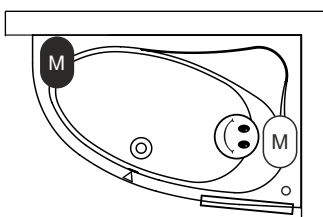

Article nr.	L x W x H (cm)	Volume* (ltr)	Weight (kg)	Water height (cm)	Rihopool**
<b>B019001005</b> (R)	140 x 90 x 46,5	120	22	42	Air
<b>B020001005</b> (L)					
<b>B021001005</b> (R)	153,5 x 100,5 x 47	150	24	44	Air / Flow / Joy / Bliss
<b>B022001005</b> (L)					
<b>B017001005</b> (R)	170 x 110 x 46,5	200	30	38	Air / Flow / Joy / Bliss
<b>B018001005</b> (L)					

Novik 108 Aryl

Inspection hatch  
207019

Data is subject to changes and/or errors

Right type

Left type

Motor in Air or Flow  
(Hydro or Aero)  
Hydro motor in Joy and Bliss  
(Hydro + Aero)

Aero Motor in Joy and Bliss  
(Hydro + Aero)

Control panel

Cleanpool inlet

Service hatch

BATH SHOWER DOOR

Novik 108 Aryl

BATH PANELS	Acrylic panel	Height (cm)
B019 (R)	209269	57
B020 (L)	209270	57
B021 (R)	209271	57
B022 (L)	209272	57
B017 (R)	209273	57
B018 (L)	209274	57