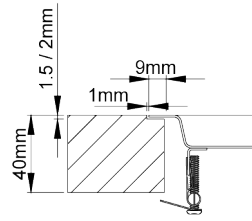

## Technical Details

What you need to know

External Measure	1000x520mm
Bowls Measure	340x400/170x400mm
Depth	200/170mm
Package	Individual Box
Cabinet Size	600mm

# Cutout Sizes

**Integrated  
Installation**

**Overmount  
Installation**