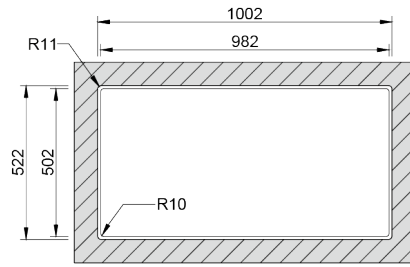

Cutout Sizes