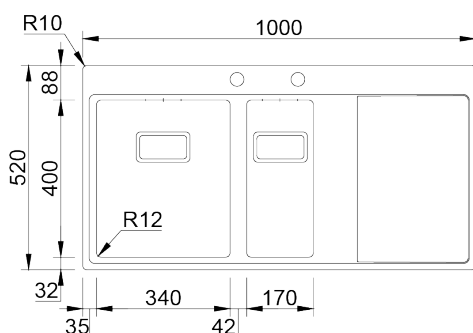

## XERON 100

Brushed stainless steel sink with one bowl and a half and 12mm radius. The minimalist design of this range allows the use of diverse accessories that enhance its functionality.

**FINISHINGS:**

## Technical Details

What you need to know

External Measure	1000x520mm
Bowls Measure	340x400/170x400mm
Depth	200/170mm
Package	Individual Box
Cabinet Size	600mm