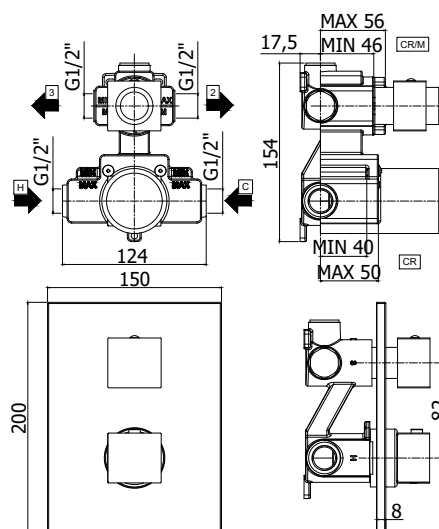

COLLECTION

level

PRODUCT IMAGE

TECHNICAL DRAWING

DESCRIPTION

Concealed thermostatic shower mixer (2 outlets) complete with:

- wall plate 150x200mm
- 1/2"G connections

ART.

LEQ 518 . .

with diverter cartridge (2 outlets + stop)

ZPRO 074 . .

Extension for art. 518

- H20mm

FINISHES

LEQ

- CR - chrome plated
- CR/M - chrome with stainless steel wall plate
- ST/M - steel looking with stainless steel wall plate